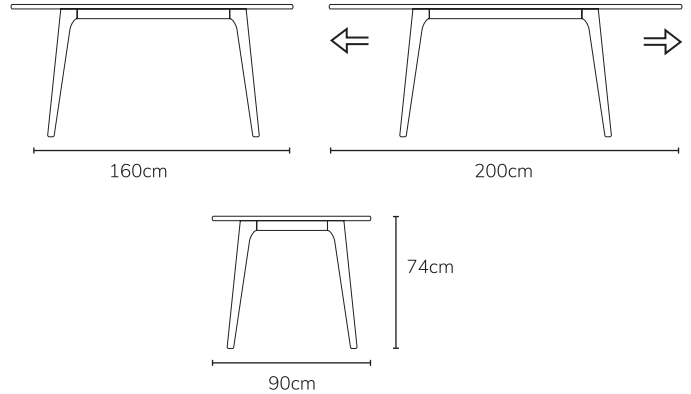

**ICON BY
DESIGN**

Magnus - Dining Table - Extension Table

Available in other shapes: Rectangle, Round, Oval and Square

- Scandinavian inspired design
- Table has a sense of balance and harmony with no over design elements
- Soft rounded edges
- Solid American Oak or Solid American Walnut
- One of high-grade furniture's most coveted materials
- Great for structural strength and wearing surfaces
- A choice material for high-end furniture, favoured for its exquisite natural wood patterns
- Assembly required

IMAGE	DIMENSIONS	PRODUCT DESCRIPTION	CODE OAK	CODE WALNUT
	W160 to 200 x D90 x H74cm	Magnus Extension Dining Table 160 to 200cm	OW1382	OW1383
	W180 to 230 x D100 x H74cm	Magnus Extension Dining Table 180 to 230cm	OW1384	OW1385

**ICON BY
DESIGN**

Magnus Extension - Chair Placement Configuration

HENRIK Chair

Magnus Extension 160 -200 x 90
CLOSED - Comfortable x 6
EXTENDED - Cosy x 10

ASTRID, NESTOR, STEFAN Chair

Magnus Extension 160 -200 x 90
CLOSED - Cosy x 6
EXTENDED - Comfortable x 8