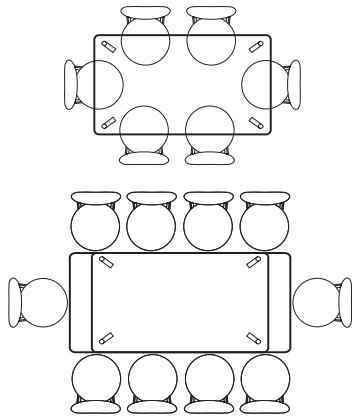

**ICON BY
DESIGN**

Magnus - Dining Table - Extension Table

Available in other shapes: Rectangle, Round, Oval and Square

- Scandinavian inspired design
- Table has a sense of balance and harmony with no over design elements
- Soft rounded edges
- Solid American Oak or Solid American Walnut
- One of high-grade furniture's most coveted materials
- Great for structural strength and wearing surfaces
- A choice material for high-end furniture, favoured for its exquisite natural wood patterns
- Assembly required

IMAGE	DIMENSIONS	PRODUCT DESCRIPTION	CODE OAK	CODE WALNUT
	W160 to 200 x D90 x H74cm	Magnus Extension Dining Table 160 to 200cm	OW1382	OW1383
	W180 to 230 x D100 x H74cm	Magnus Extension Dining Table 180 to 230cm	OW1384	OW1385

**ICON BY
DESIGN**

Magnus Extension - Chair Placement Configuration

HENRIK Chair

Magnus Extension 160 -200 x 90
CLOSED - Comfortable x 6
EXTENDED - Cosy x 10

ASTRID, NESTOR, STEFAN Chair

Magnus Extension 160 -200 x 90
CLOSED - Cosy x 6
EXTENDED - Comfortable x 8