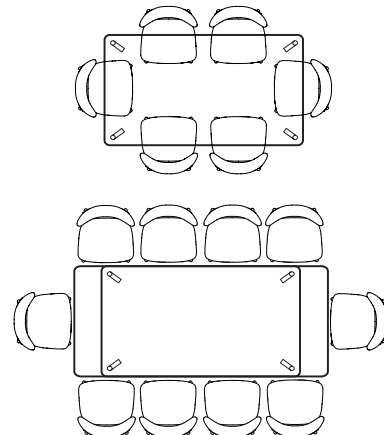

IMAGE	DIMENSIONS	PRODUCT DESCRIPTION	CODE OAK	CODE WALNUT
	W160 to 200 x D90 x H74cm	Magnus Extension Dining Table 160 to 200cm	OW1382	OW1383
	W180 to 230 x D100 x H74cm	Magnus Extension Dining Table 180 to 230cm	OW1384	OW1385

**ICON BY
DESIGN**

Magnus Extension - Chair Placement Configuration

HENRIK Chair

Magnus Extension 160 -200 x 90
CLOSED - Comfortable x 6
EXTENDED - Cosy x 10

ASTRID, NESTOR, STEFAN Chair

Magnus Extension 160 -200 x 90
CLOSED - Cosy x 6
EXTENDED - Comfortable x 8

Magnus Extension 180 -230 x 100
CLOSED - Cosy x 8
EXTENDED - Comfortable x 10

Magnus Extension 180 -230 x 100
CLOSED - Comfortable x 6
EXTENDED - Cosy x 10