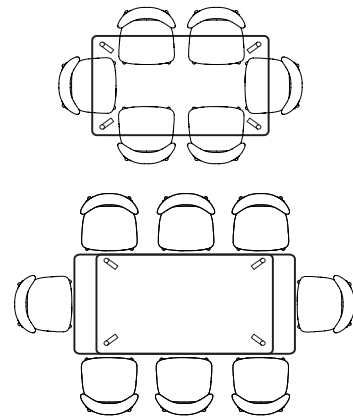

IMAGE	DIMENSIONS	PRODUCT DESCRIPTION	CODE OAK	CODE WALNUT
	W160 to 200 x D90 x H74cm	Magnus Extension Dining Table 160 to 200cm	OW1382	OW1383
	W180 to 230 x D100 x H74cm	Magnus Extension Dining Table 180 to 230cm	OW1384	OW1385

**ICON BY
DESIGN**

Magnus Extension - Chair Placement Configuration

HENRIK Chair

Magnus Extension 160 -200 x 90
CLOSED - Comfortable x 6
EXTENDED - Cosy x 10

ASTRID, NESTOR, STEFAN Chair

Magnus Extension 160 -200 x 90
CLOSED - Cosy x 6
EXTENDED - Comfortable x 8

Magnus Extension 180 -230 x 100
CLOSED - Cosy x 8
EXTENDED - Comfortable x 10

Magnus Extension 180 -230 x 100
CLOSED - Comfortable x 6
EXTENDED - Cosy x 10