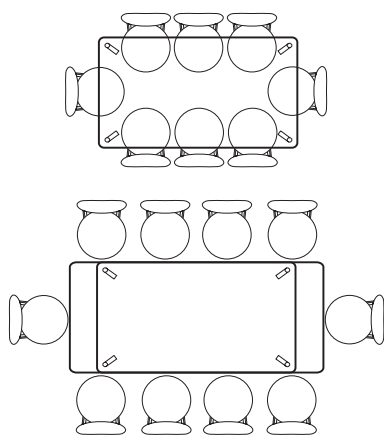

IMAGE	DIMENSIONS	PRODUCT DESCRIPTION	CODE OAK	CODE WALNUT
	W160 to 200 x D90 x H74cm	Magnus Extension Dining Table 160 to 200cm	OW1382	OW1383
	W180 to 230 x D100 x H74cm	Magnus Extension Dining Table 180 to 230cm	OW1384	OW1385

**ICON BY
DESIGN**

Magnus Extension - Chair Placement Configuration

HENRIK Chair

Magnus Extension 160 -200 x 90
CLOSED - Comfortable x 6
EXTENDED - Cosy x 10

ASTRID, NESTOR, STEFAN Chair

Magnus Extension 160 -200 x 90
CLOSED - Cosy x 6
EXTENDED - Comfortable x 8

Magnus Extension 180 -230 x 100
CLOSED - Cosy x 8
EXTENDED - Comfortable x 10

Magnus Extension 180 -230 x 100
CLOSED - Comfortable x 6
EXTENDED - Cosy x 10