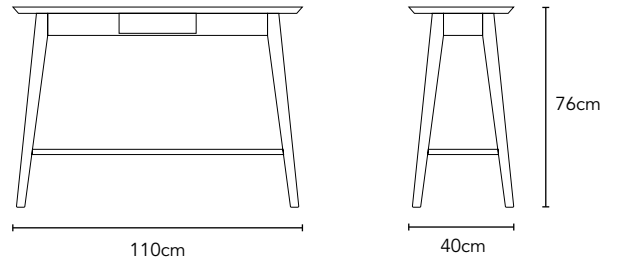

Jolanda - Console

Also available as a Desk, Bedroom Suite, Bed and Dining Table

- Timeless elegant design
- Angled top finish
- Single small drawer
- Tapered timber legs
- Removal bottom shelf

- Solid American Oak or American Walnut
- One of high-grade furniture's most coveted materials. Great for structural strength and wearing surfaces
- High Quality Materials & Construction
- Assembly required

IMAGE	DIMENSIONS	PRODUCT DESCRIPTION	CODE OAK	CODE WALNUT
	W110 x D40x H76cm	Jolanda Console	OW1236	OW1257

All the wearing and structural components of this item are made from Solid Timber. This makes the product far stronger, heavier and of much higher quality.